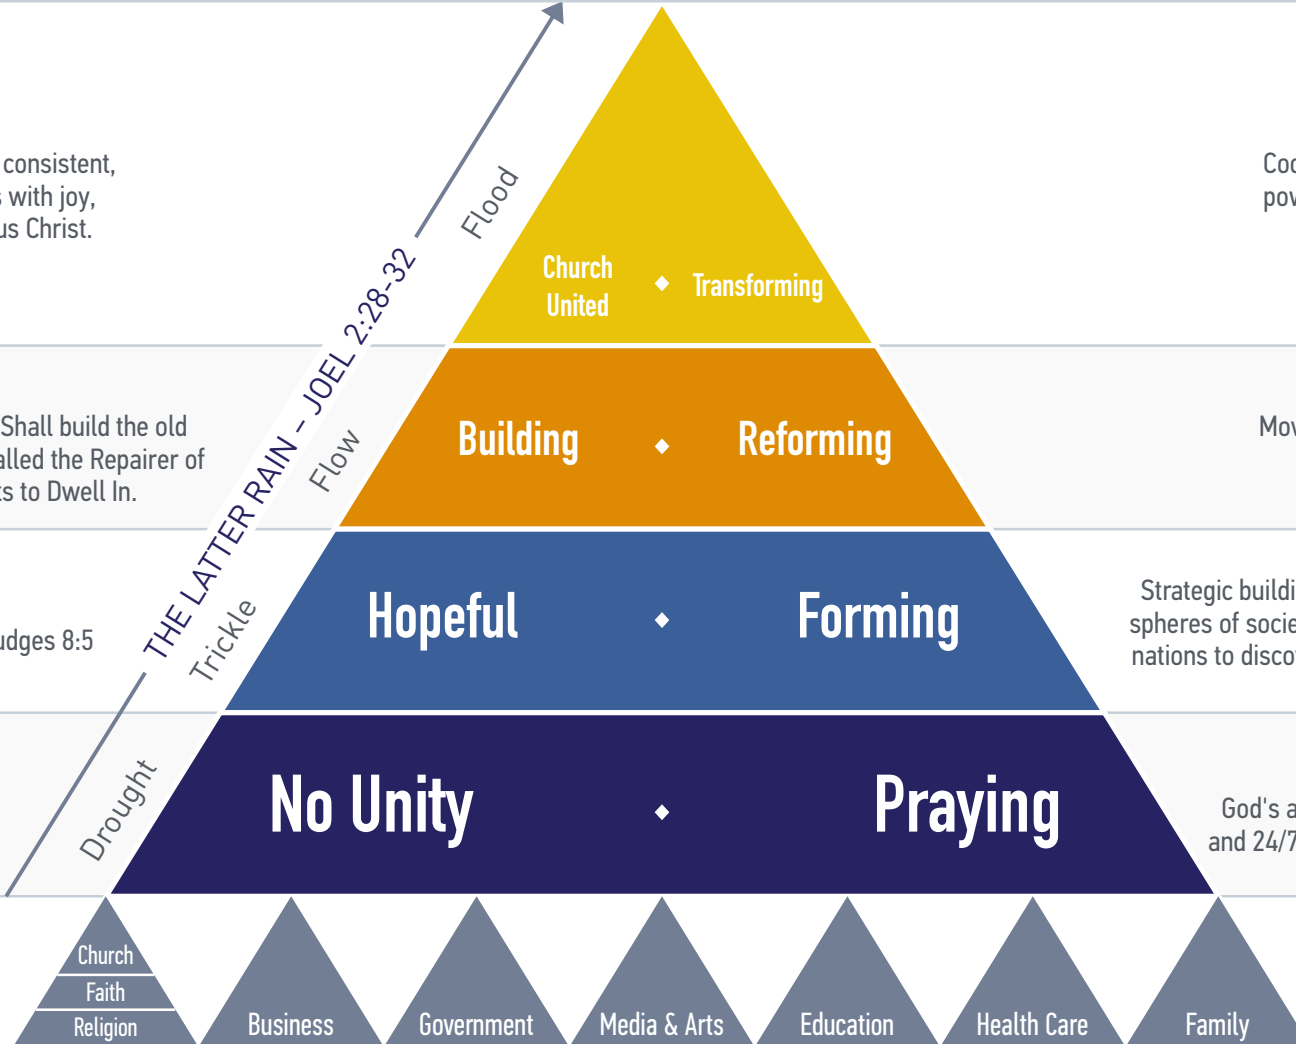

POWER

Coordinated informed prayer projecting power to enforce the will of King Jesus based on wisdom & God's love.

RESTORING

Isa 58:12 Those from among you. Shall build the old waste places...And you shall be called the Repairer of the Breach, The Restorer of Streets to Dwell In.

PROVE

Moving the Church from theory & vision to operational effectiveness with reproducible results

EXHAUSTING

Tired but pursuing like Gideon - Judges 8:5

PLAN

Strategic building plan connects leaders from the 7 spheres of society with God's house of prayer for all nations to discover what to pray & do. Discovers the wisdom of God.

FRUSTRATING

PRESENCE

God's abiding presence changes everything and 24/7 prayer, praise & worship is the key.

Micah 4:1-2, Proverbs 8:1-2, Proverbs 9:1-3, 24:3-6, Isaiah 9:6-7, 1 Chronicles 13-16, Psalm 22:3, Psalm 2 and Psalm 110